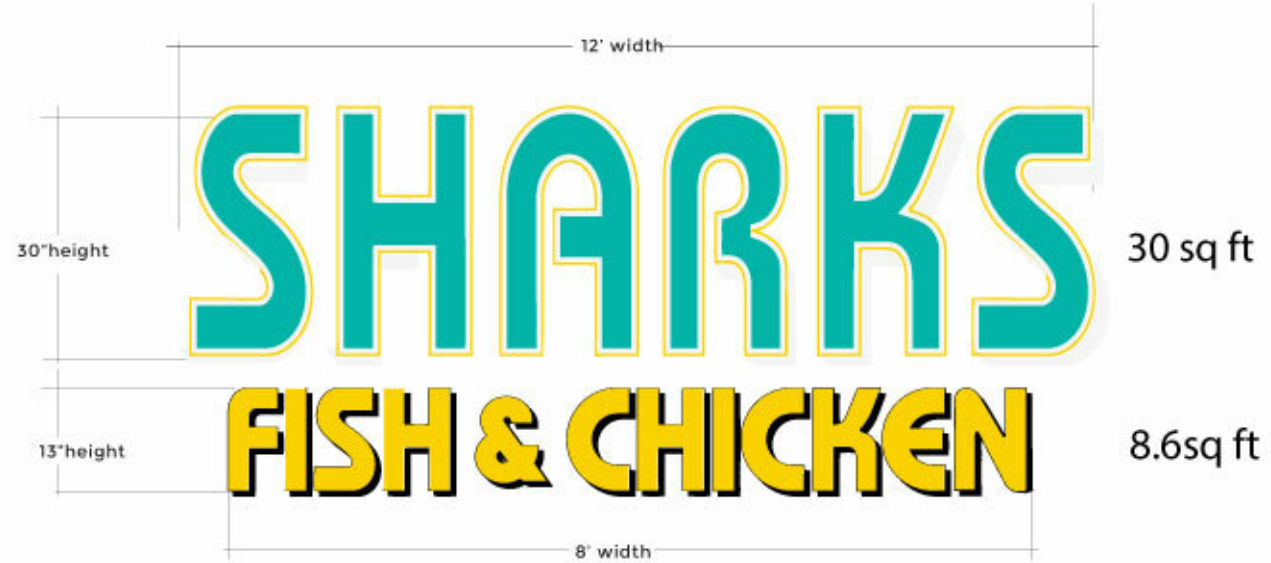

CONTACT PERSON

SPECIFICATION & MATERIALS

DETAIL DESCRIPTION

Side view

- channel letters led lit:
- Color Painted First Surface
- .040" Alum. Returns And
- .060" acrylic Faces

- 38.6 SQ ft
- white L.E.D. Illumination
 - 120v Mod-60 Power Supplies
 - Aluminuin Frame

SIDE VIEW
SCALE: 3/4" = 1'-0"