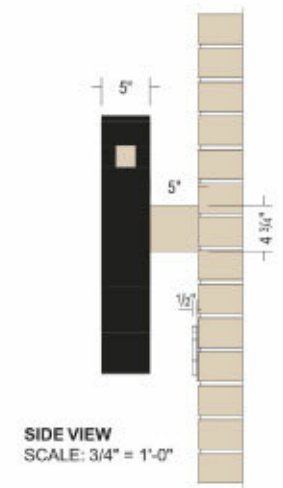

CONTACT PERSON

SPECIFICATION & MATERIALS

DETAIL DESCRIPTION

Side view

- channel letters led lit:
- Color Painted First Surface
- .040" Alum. Returns And
- .060" acrylic Faces

- 38.6 SQ ft
- white L.E.D. Illumination
 - 120v Mod-60 Power Supplies
 - Aluminuin Frame

SIDE VIEW
SCALE: 3/4" = 1'-0"