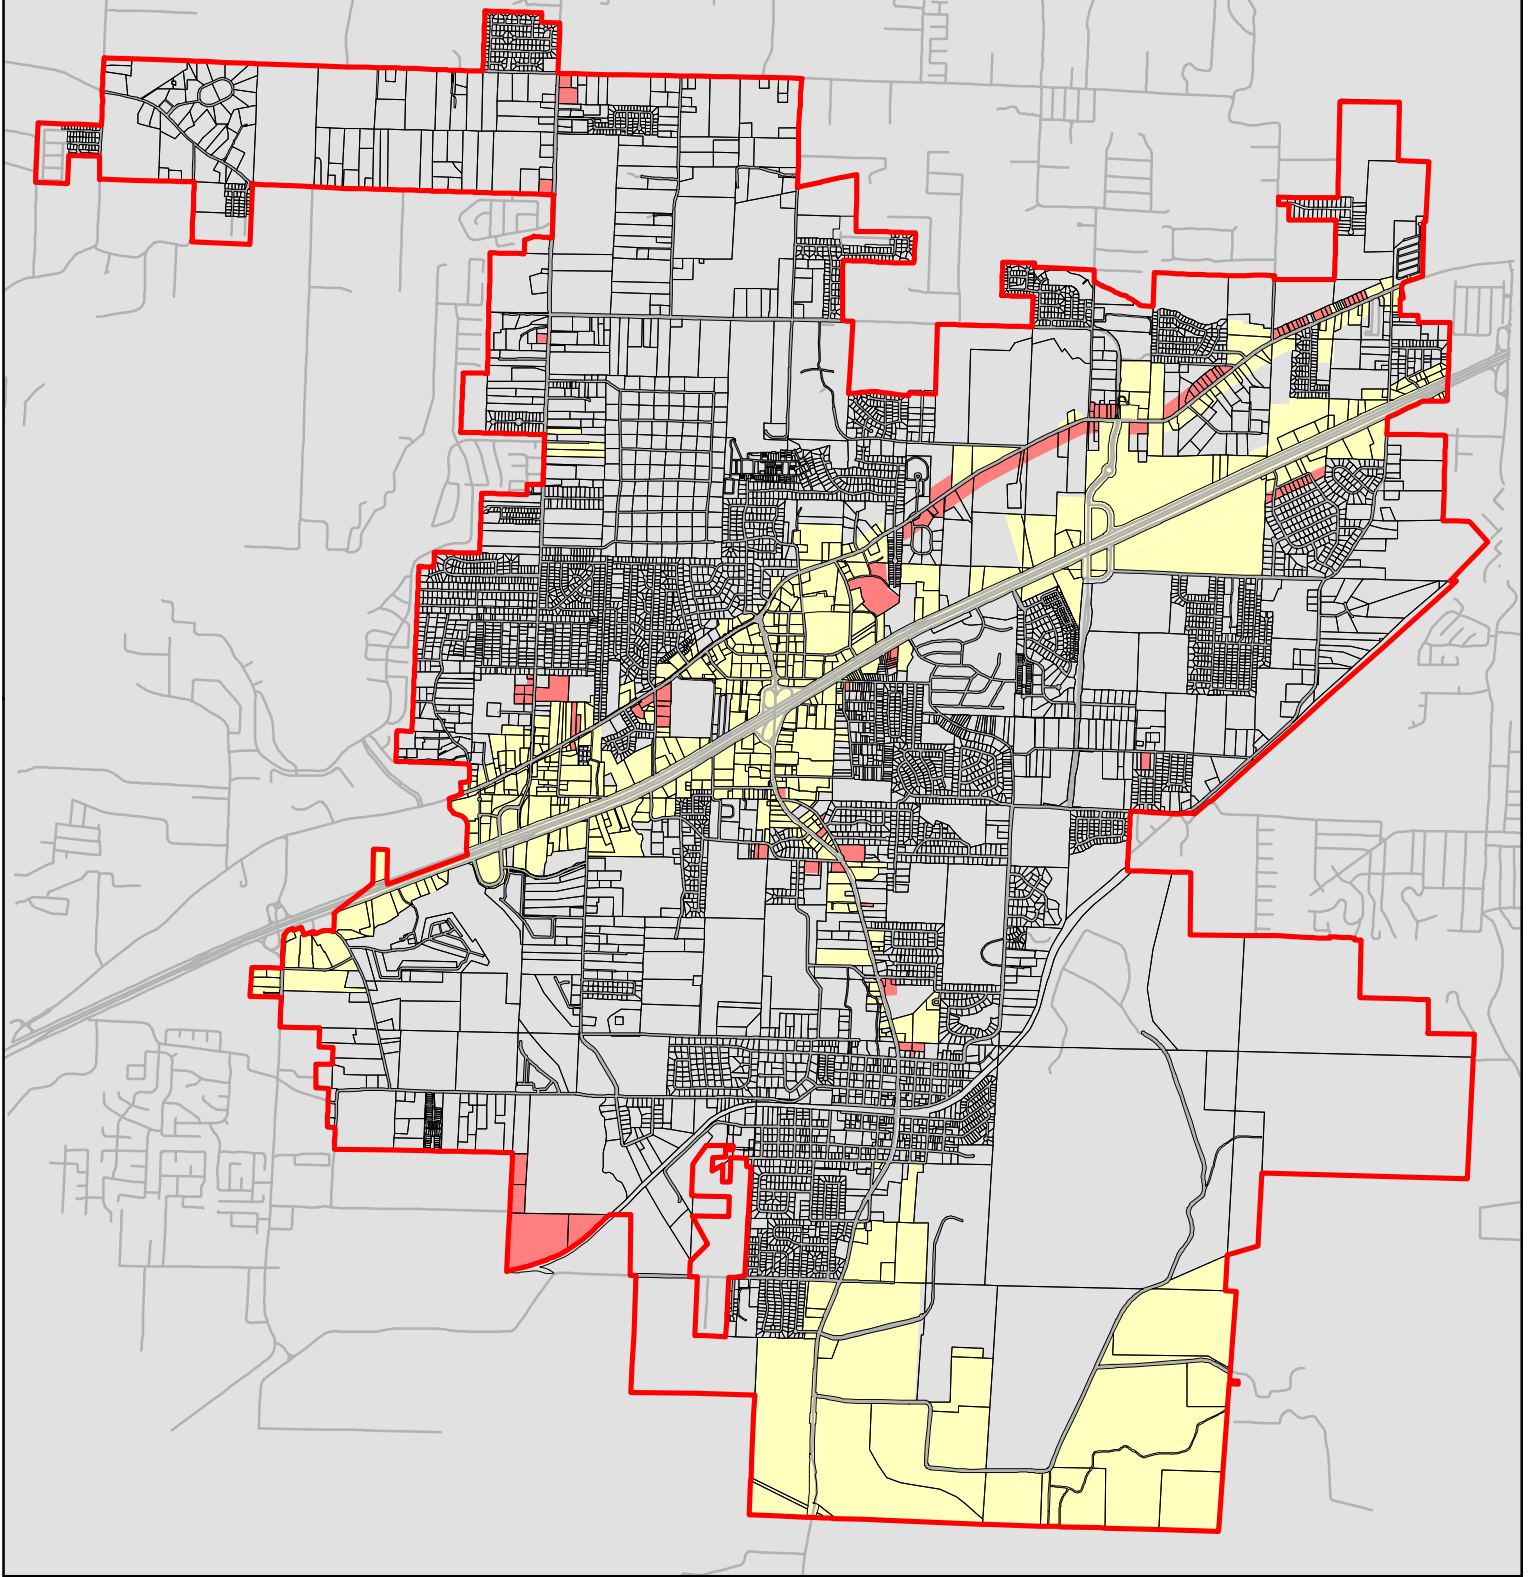

Current Commercial Zoning in Bryant Arkansas

ZONING

-  C-1 (Neighborhood Commercial District)
-  C-2 (Highway Commercial District)