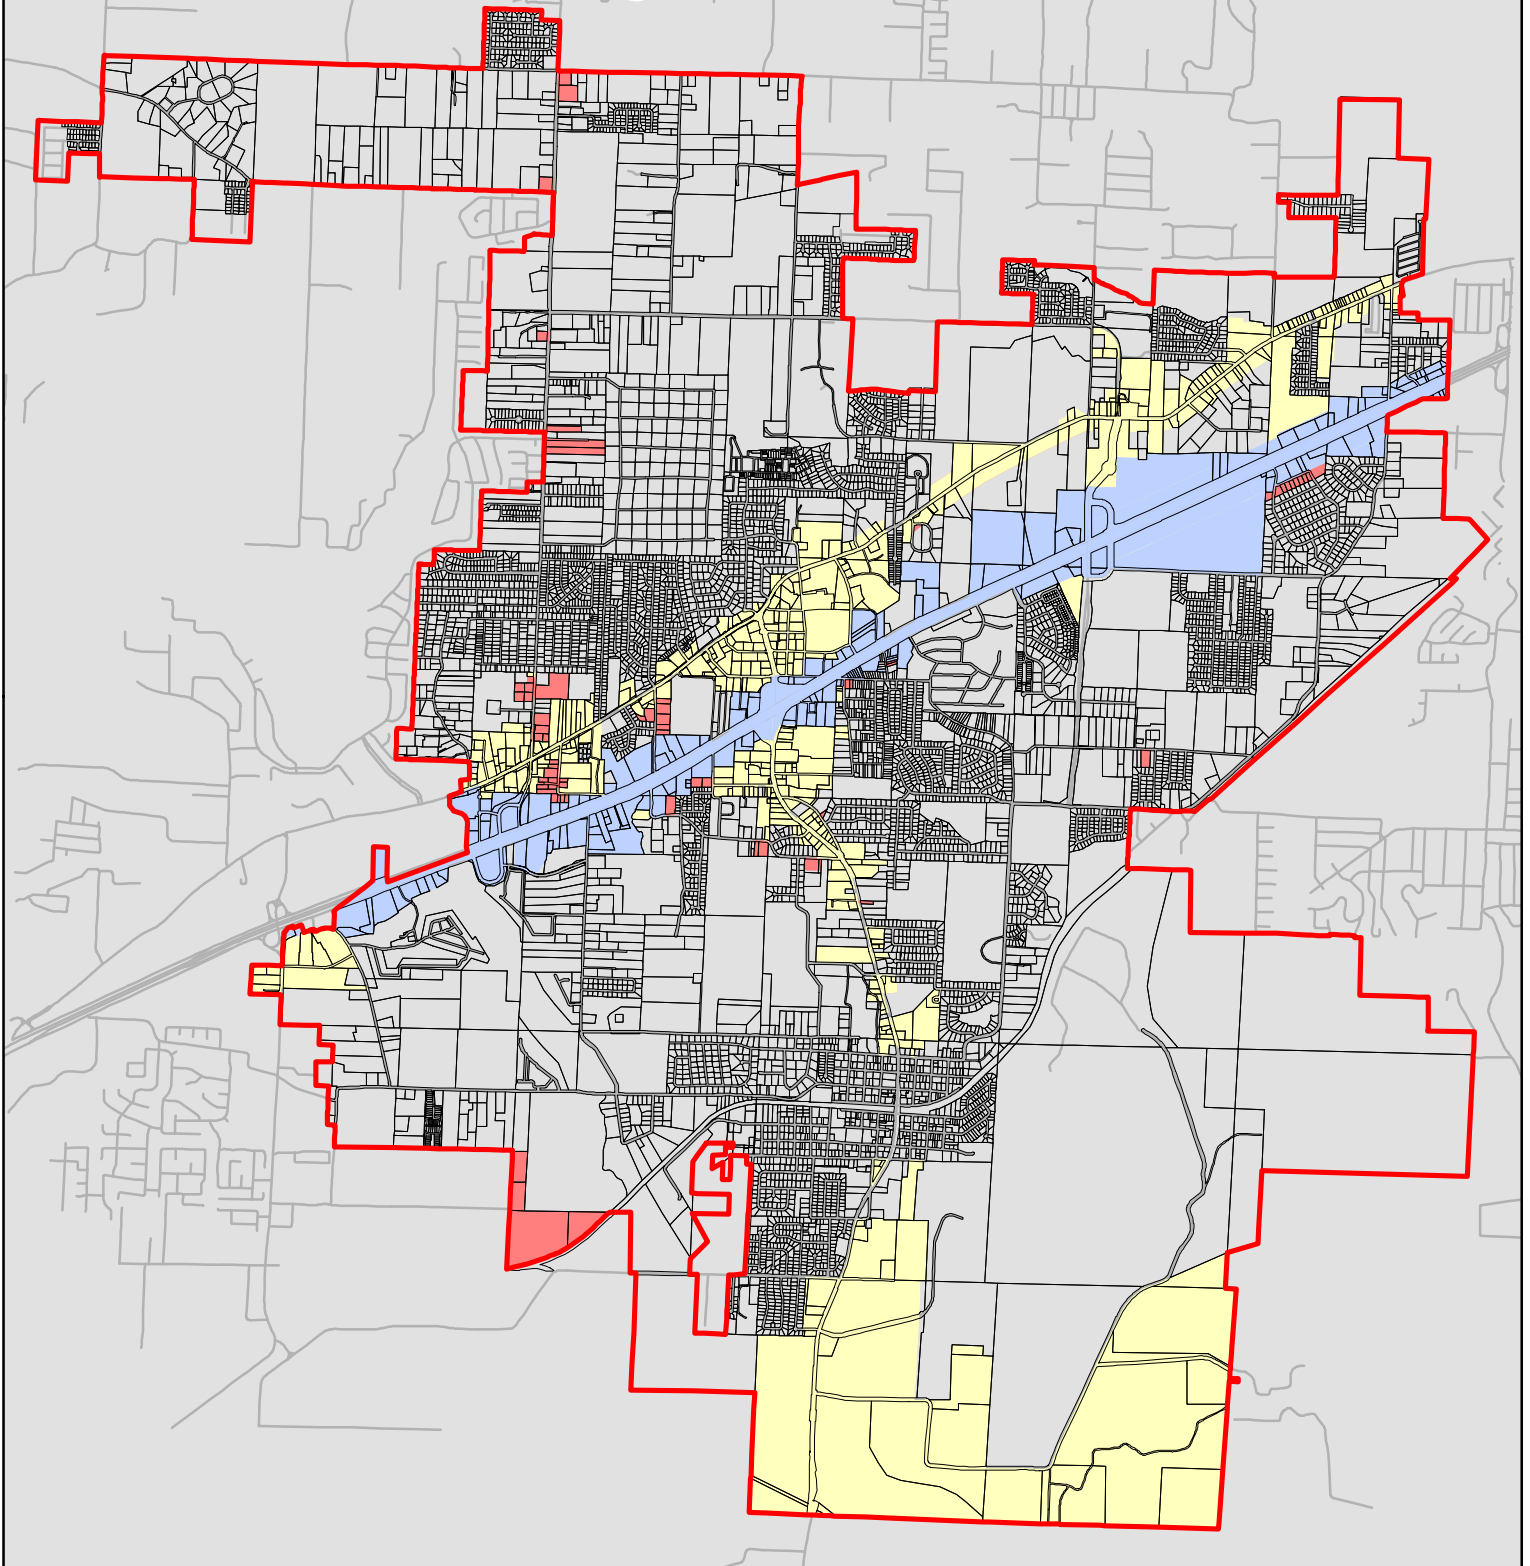

# Proposed Commercial Zoning in Bryant Arkansas

## ZONING

-  C-1 (Low Intensity)
-  C-2 (General)
-  C-3 (Outdoor Display)