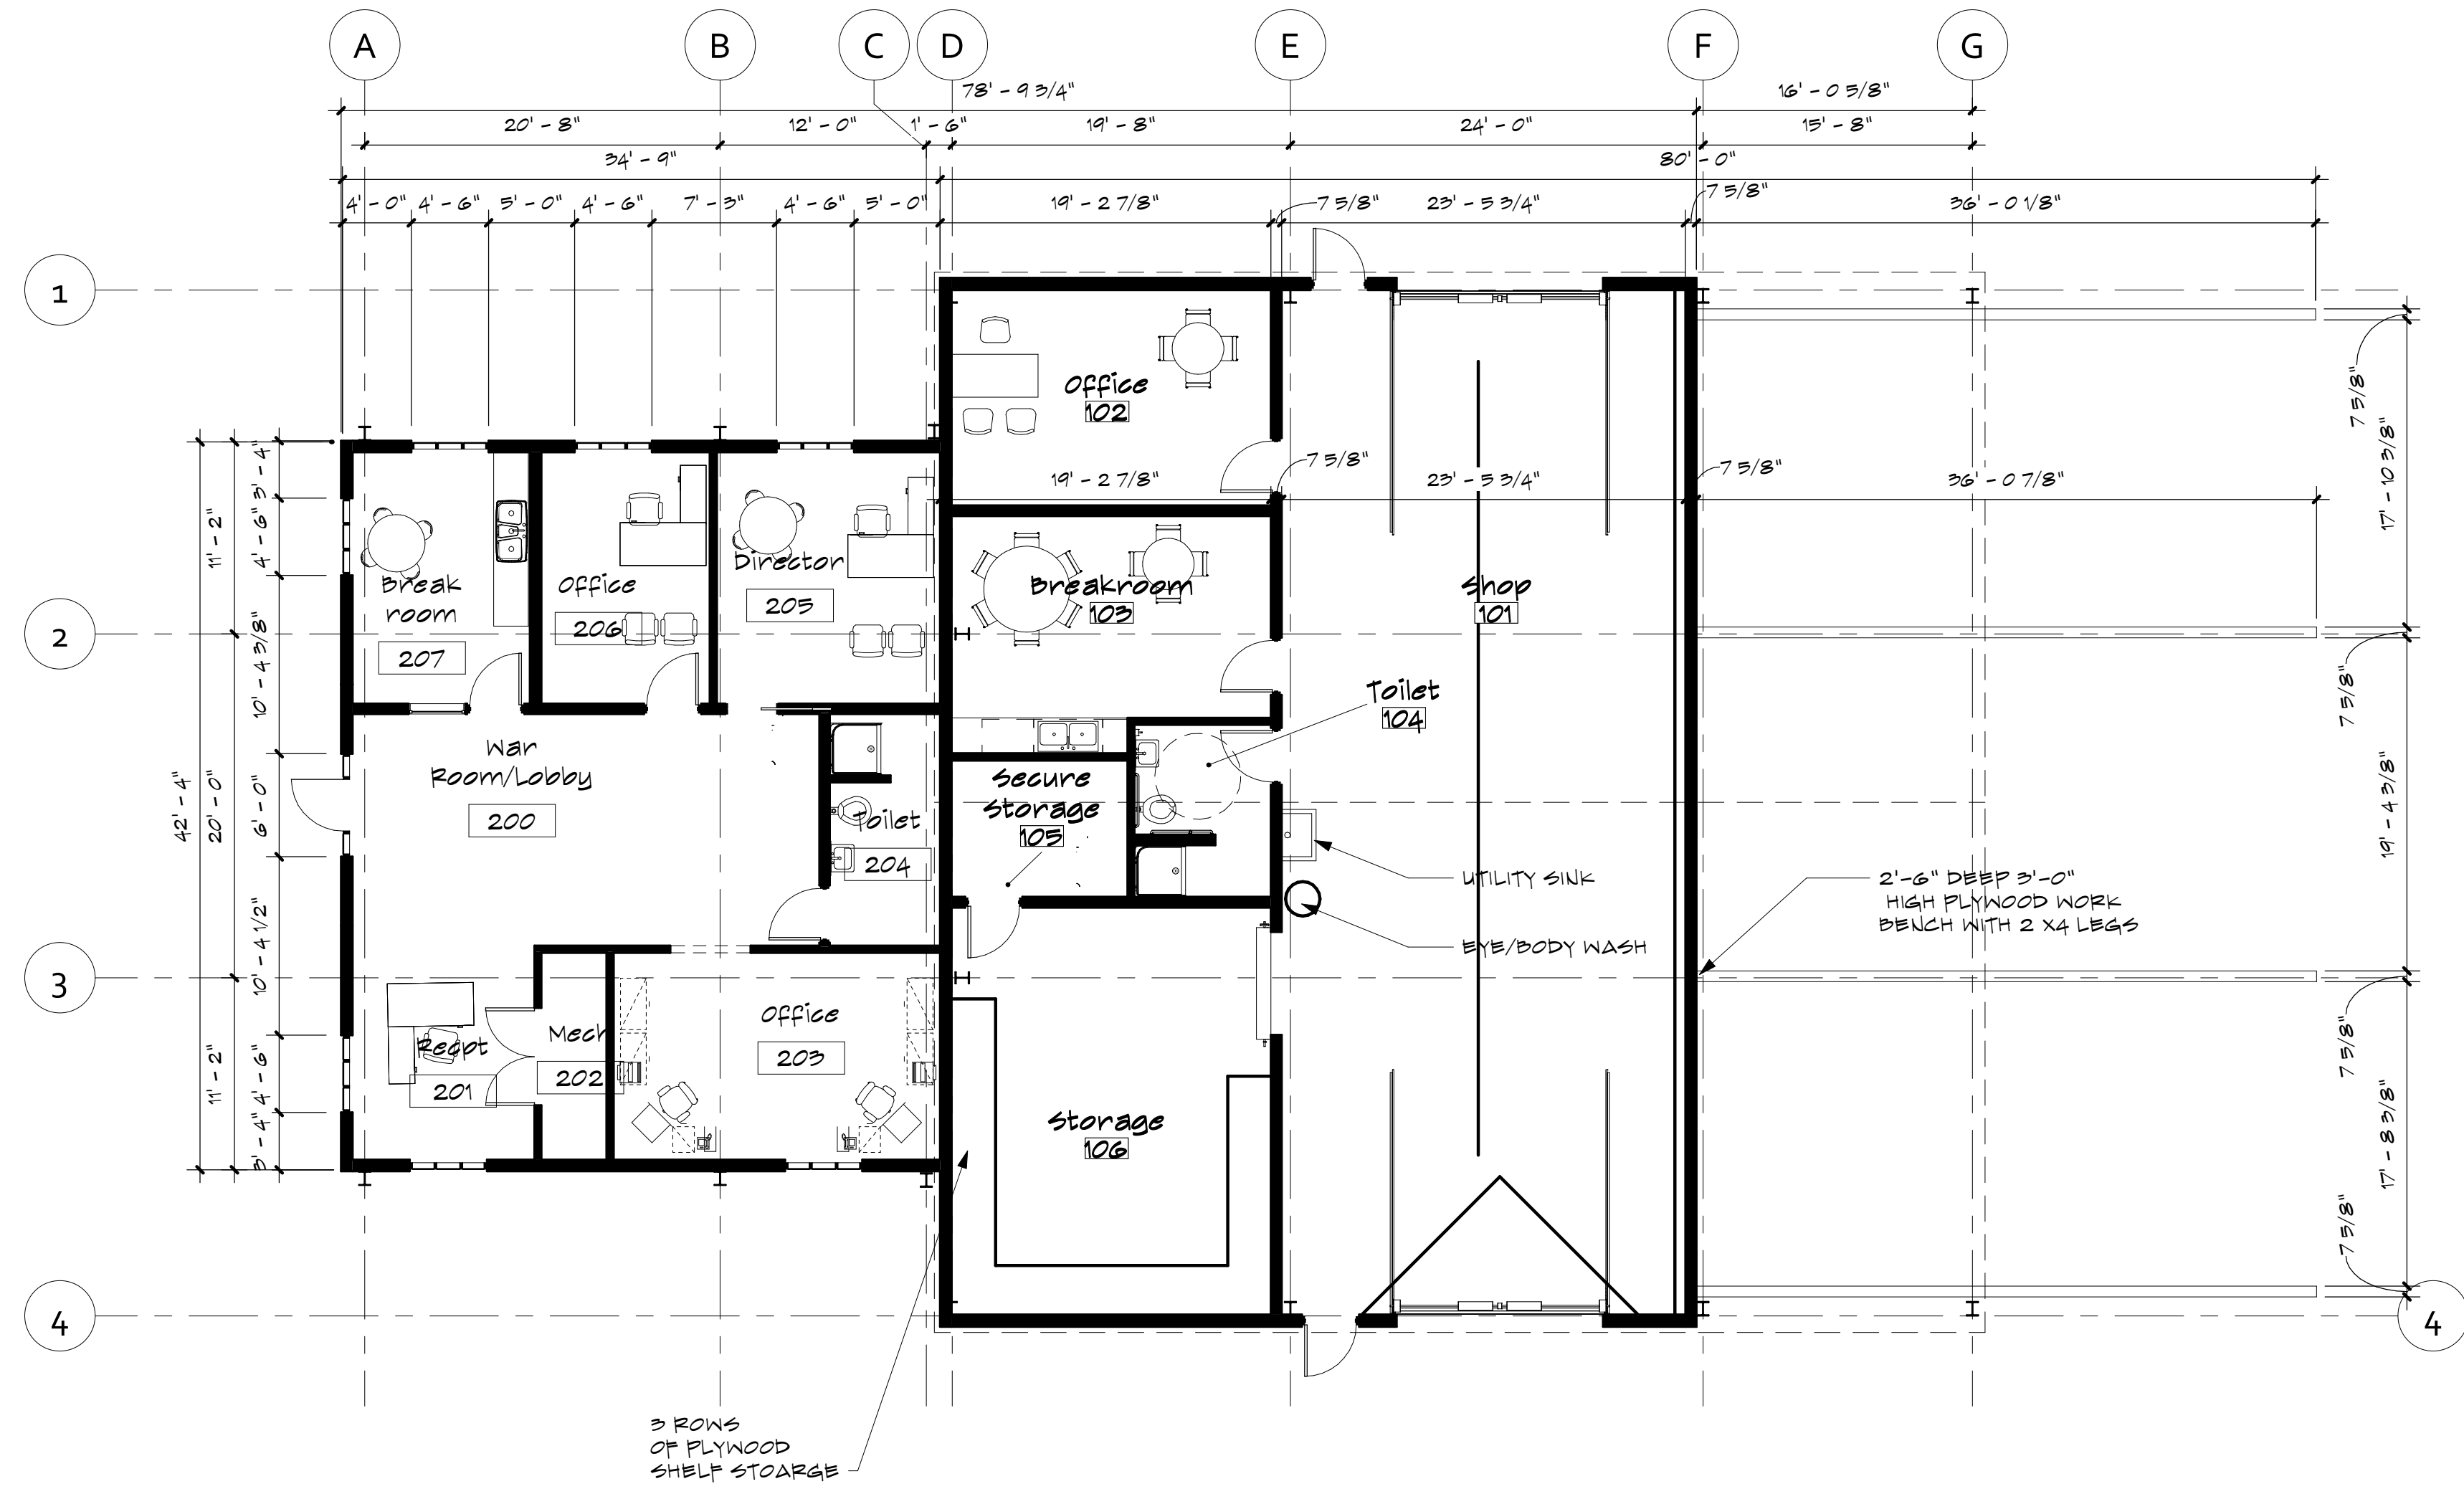

A2.0

**BLACK
CORLEY
OWENS+
HUGHES**
ARCHITECTS
219 W SOUTH ST
BENTON, AR 72015
501 315 7686 TEL
501 315 0487 FAX

1 FLOOR PLAN COPY 1
1/8" = 1'-0"

2 3D View 1

3 3D View 2

No.	Date

Project number
Project Number

Sheet Title

FLOOR PLAN

Date 9/17/2017

A1.0

GROUNDS BUILDING
BRYANT, AR